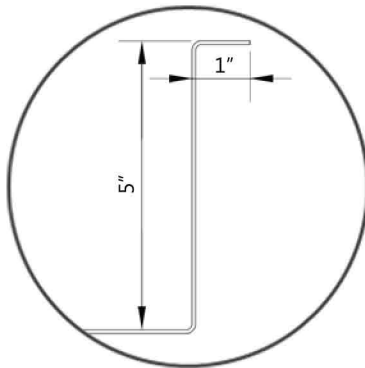

Copper Stock Countertops

Features:

- 48 ounce (16G, .064") copper
- Wood backer
- Equalizer Edge™ (on flat & backsplash model)
- Standard 25" depth
- Brushed finish
- 1/8" radius square edges

3 Available Styles:

Flat
 - Standard square edge on (3) sides
 - Equalizer edge on back side

5" Backsplash
 - Standard square edge on (3) sides
 - Seamlessly integrated 5" backsplash
 - Backsplash has no backer for Equalizer™ functionality

Island
 - Standard square edge on all (4) sides

Edge Details:

Equalizer Edge™
 - Backer is positioned 3/8" from rear edge of material, leaving 3/8" of stainless sheet for easy wall penetration to help compensate for uneven wall surfaces

Integrated Copper Sinks

- Available in 15 stock sizes
- Seamlessly welded into the countertop
- Brushed Finish
- 5/8" radius corners
- Functional drain grooves
- Center, rear drain placement
- 3 1/2" drain opening
- *Specify faucet hole location(s)