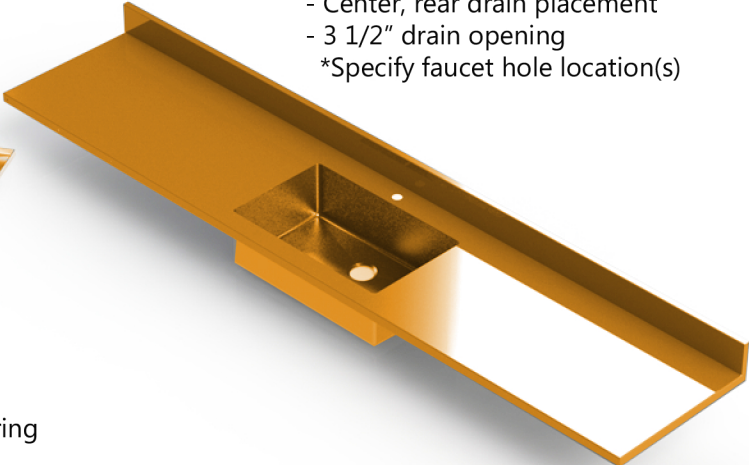

Integrated Copper Sinks

- Available in 15 stock sizes
- Seamlessly welded into the countertop
- Brushed Finish
- 5/8" radius corners
- Functional drain grooves
- Center, rear drain placement
- 3 1/2" drain opening
- *Specify faucet hole location(s)