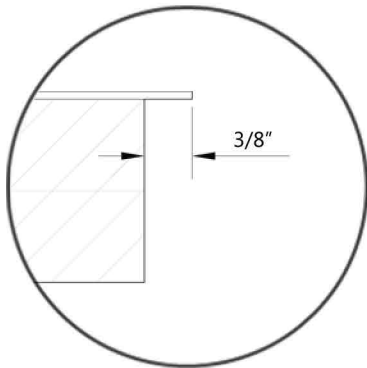

Copper Stock Countertops

Features:

- 48 ounce (16G, .064") copper
- Wood backer
- Equalizer Edge™ (on flat & backsplash model)
- Standard 25" depth
- Brushed finish
- 1/8" radius square edges

3 Available Styles:

Flat
 - Standard square edge on (3) sides
 - Equalizer edge on back side

5" Backsplash
 - Standard square edge on (3) sides
 - Seamlessly integrated 5" backsplash
 - Backsplash has no backer for Equalizer™ functionality

Island
 - Standard square edge on all (4) sides

Edge Details:

Equalizer Edge™
 - Backer is positioned 3/8" from rear edge of material, leaving 3/8" of stainless sheet for easy wall penetration to help compensate for uneven wall surfaces

Optional Copper Drain Board

- Slopes to center towards sink bowl
- Drain board fits within countertop, requiring no additional base cabinet.
- Available in 12", 18" and 24"

Available Sink Sizes:

Length	Width	Depth
10" x 10" x 6"		
13" x 13" x 6"		
10" x 17" x 9"		
10" x 17" x 12"		
13" x 17" x 9"		
13" x 17" x 12"		
16" x 17" x 9"		
16" x 17" x 12"		
19" x 17" x 9"		
19" x 17" x 12"		
22" x 17" x 9"		
22" x 17" x 12"		
25" x 17" x 9"		
25" x 17" x 12"		
28" x 17" x 9"		
28" x 17" x 12"		
31" x 17" x 9"		
31" x 17" x 12"		
34" x 17" x 9"		
34" x 17" x 12"		
37" x 17" x 9"		
37" x 17" x 12"		
40" x 17" x 9"		
40" x 17" x 12"		
43" x 17" x 9"		
43" x 17" x 12"		
46" x 17" x 9"		
46" x 17" x 12"		