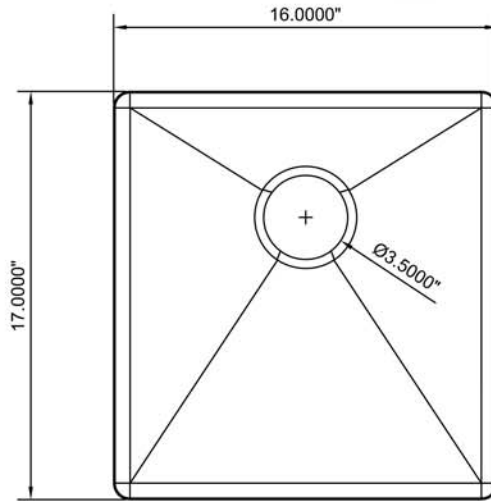

16" x 17" x 9" Copper Sink

Available models:

CPSK16X17X09 - 48 oz (16G, .064") copper

Top View

Front View

Features:

- Brushed finish
- 5/8" radius corners
- Functional drain grooves
- Center, rear drain placement
- 3 1/2" drain opening

Bowl Size: 16" wide x 17" long*

Bowl Depth: 9"

Minimum cabinet size: 18"

*Length is left to right, width is front to back.

Available options:

- Integrated drain board (12", 18" or 24")
(includes poly cutting board)