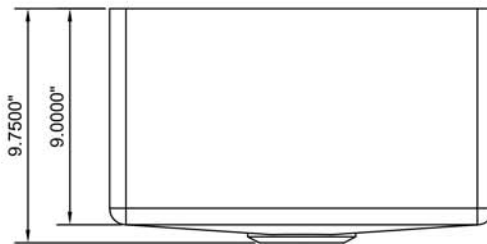

16" x 17" x 9" Copper Sink

Available models:

CPSK16X17X09 - 48 oz (16G, .064") copper

Top View

Front View

Features:

- Brushed finish
- 5/8" radius corners
- Functional drain grooves
- Center, rear drain placement
- 3 1/2" drain opening

Bowl Size: 16" wide x 17" long*

Bowl Depth: 9"

Minimum cabinet size: 18"

*Length is left to right, width is front to back.

Available options:

- Integrated drain board (12", 18" or 24")
(includes poly cutting board)